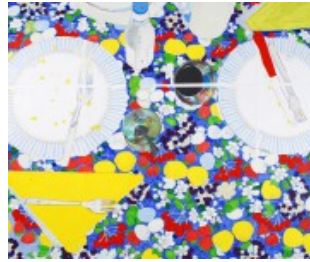

Luigi Consolandi

Artist

Sculpture