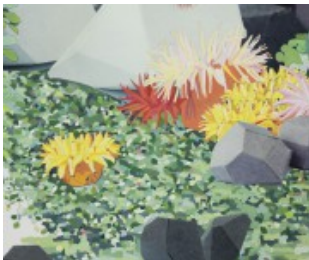

Luigi Consolandi

Artist

Sculpture