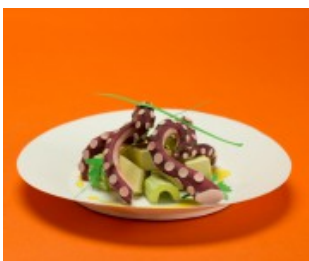

Luigi Consolandi

Artist

Sculpture