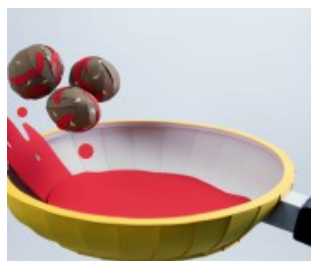

Luigi Consolandi

Artist

Sculpture